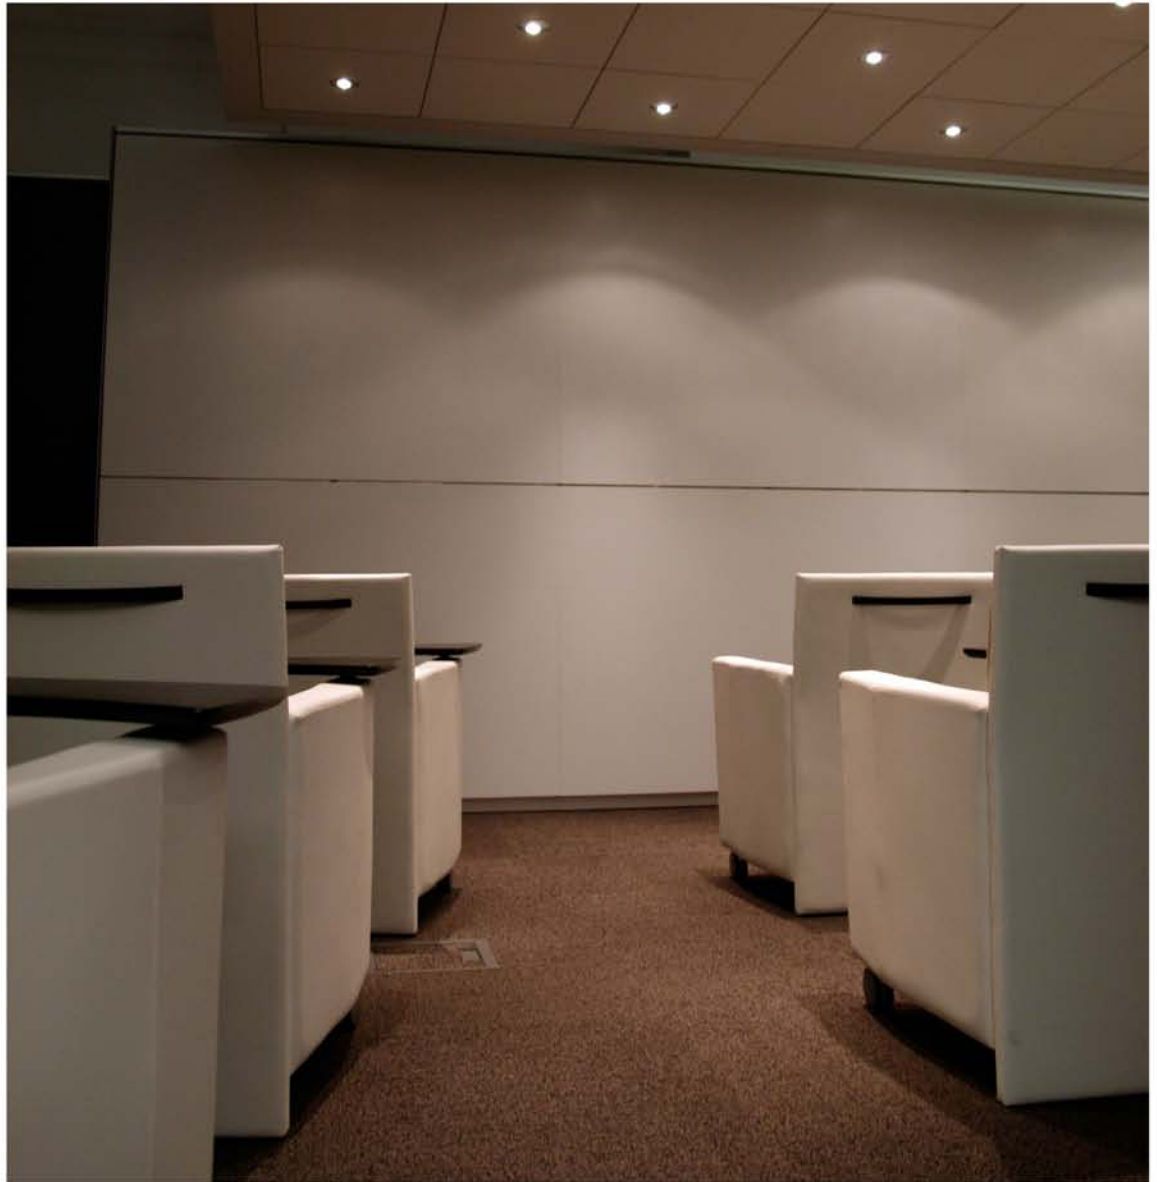

FRESHDIRTT

Products include Solid Modular Walls, Interior Curtain Walls. Finishes used chroma-coat, wool upholstered panels, and veneer.

Designer
Debbie Carruthers

Presentation Theatre

DIRTT Showroom, Chicago, Illinois