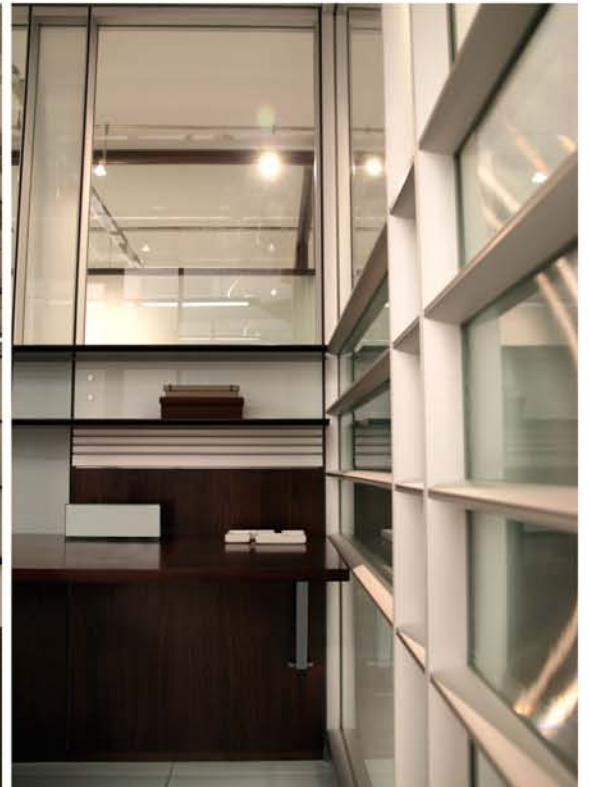

Modular Glass Office

DIRTT Showroom, Chicago, Illinois

FRESHDIRTT

Products include Horizontal Stick-built Walls, Barivot Slim-line Double Barn Doors. Finishes used veneer wrap, laminated glass, clear tempered glass, back-painted glass (table made from modular glass wall extrusions).

Designer
Debbie Carruthers

Horizontal Stick-built Office

DIRTT Showroom, Chicago, Illinois

www.dirtt.net

DIRTT | AGILE ARCHITECTURAL SOLUTIONS

FRESHDIRTT

Products include Monolithic Stick-built, Stacked (w. Horizontal Stick-built Clerestory), Barivot Slim-line Barn Door, Interior Curtain Wall (around column). Finishes used laminated Technographic Interlayer, back-painted glass, veneer, anodized aluminum.

Designer
Debbie Carruthers

Monolithic Stick-built Office

DIRTT Showroom, Chicago, Illinois

FRESHDIRTT

Products include Horizontal Stick-built Walls, Solid Modular Walls, Stacked Walls and Cuttable panel. Finishes used laminated glass, red and clear anodized aluminum, back-painted glass, and chroma-coat tiles.