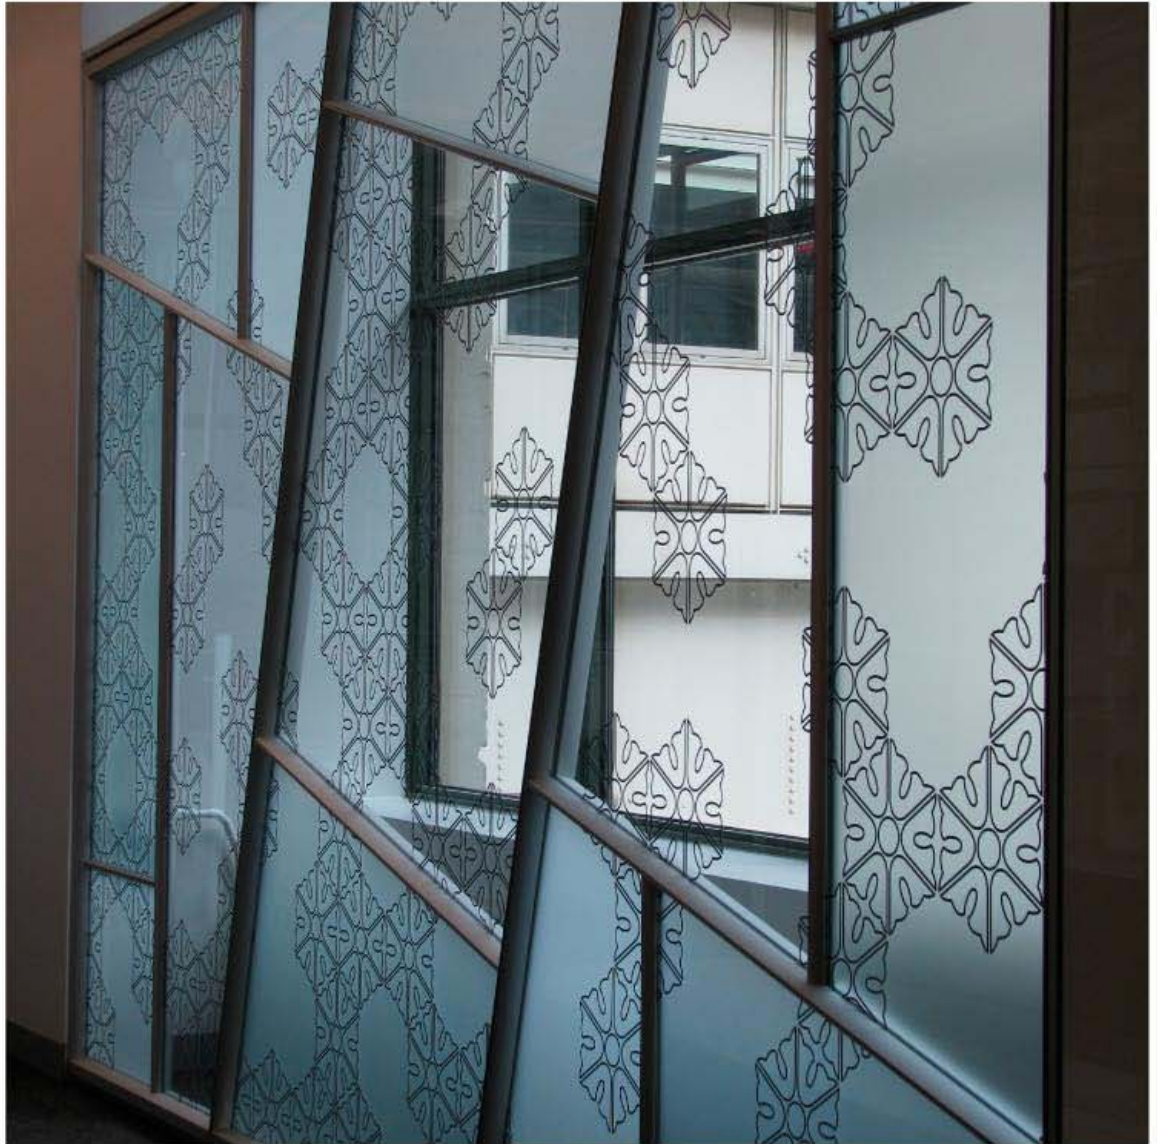

Finishes: clear
anodized, clear
tempered glass,
etched glass, back-
painted glass, mirror
glass, technographic
interlayer glass,
etched glass and
Decotherm glass

Designer
Debbie Carruthers
DIRTT Showroom '08