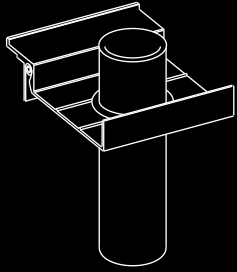

## accessories

**bud vase**  
includes glass vase tube  
built-in paper holder

**mini multimedia tray**  
slotted for vertical display  
of business cards, cds, etc.  
built-in paper holder

**multimedia tray**  
slotted for vertical display  
of business cards, cds, etc.  
built-in paper holder

**chart rail**  
for presentation boards  
holds writing implements

**picture hook**  
for wire hung artwork

**mini shelf**  
open tray  
built-in paper holder

**monitor arm support**  
for SpaceCo brand arm  
(other mfr. available)

**paper hanger**  
for vertical display  
holds writing implements

**wood shelf**  
integrate aesthetics  
built-in paper holder

**glass shelf**  
functional design opportunity  
multiple glass shapes and sizes